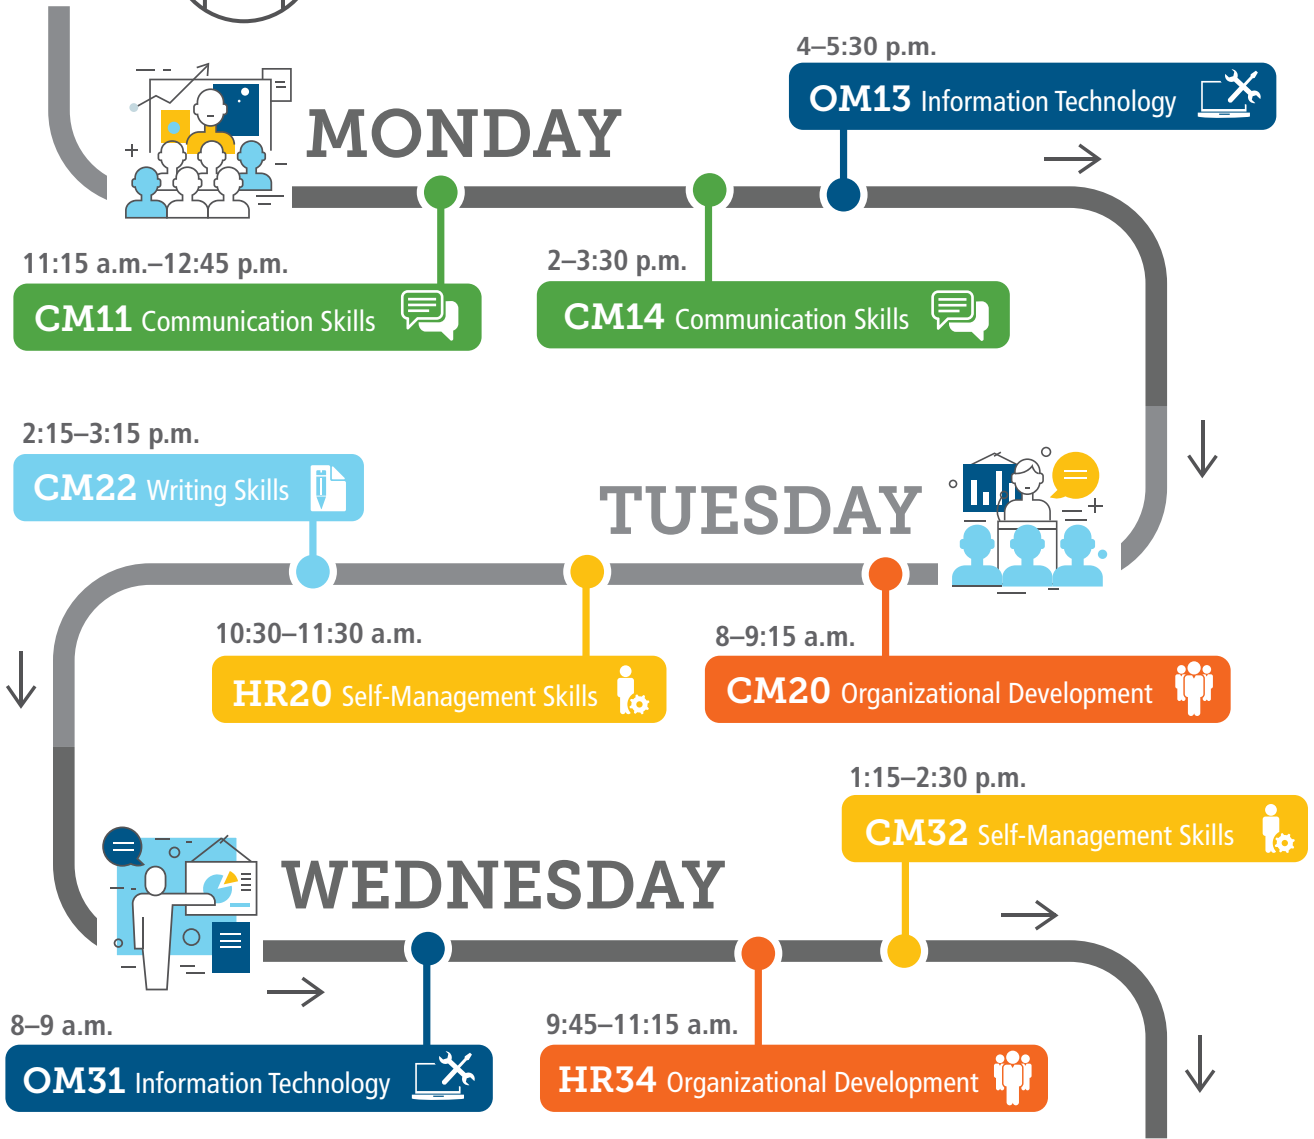

# Sample Schedule:

A path to achieve all 10 CLM Application Credits for an upcoming testing cycle.

 **Missed a class?**  
Go to [alanet.org/education](http://alanet.org/education) and get other ideas for ways to get the missing credits.